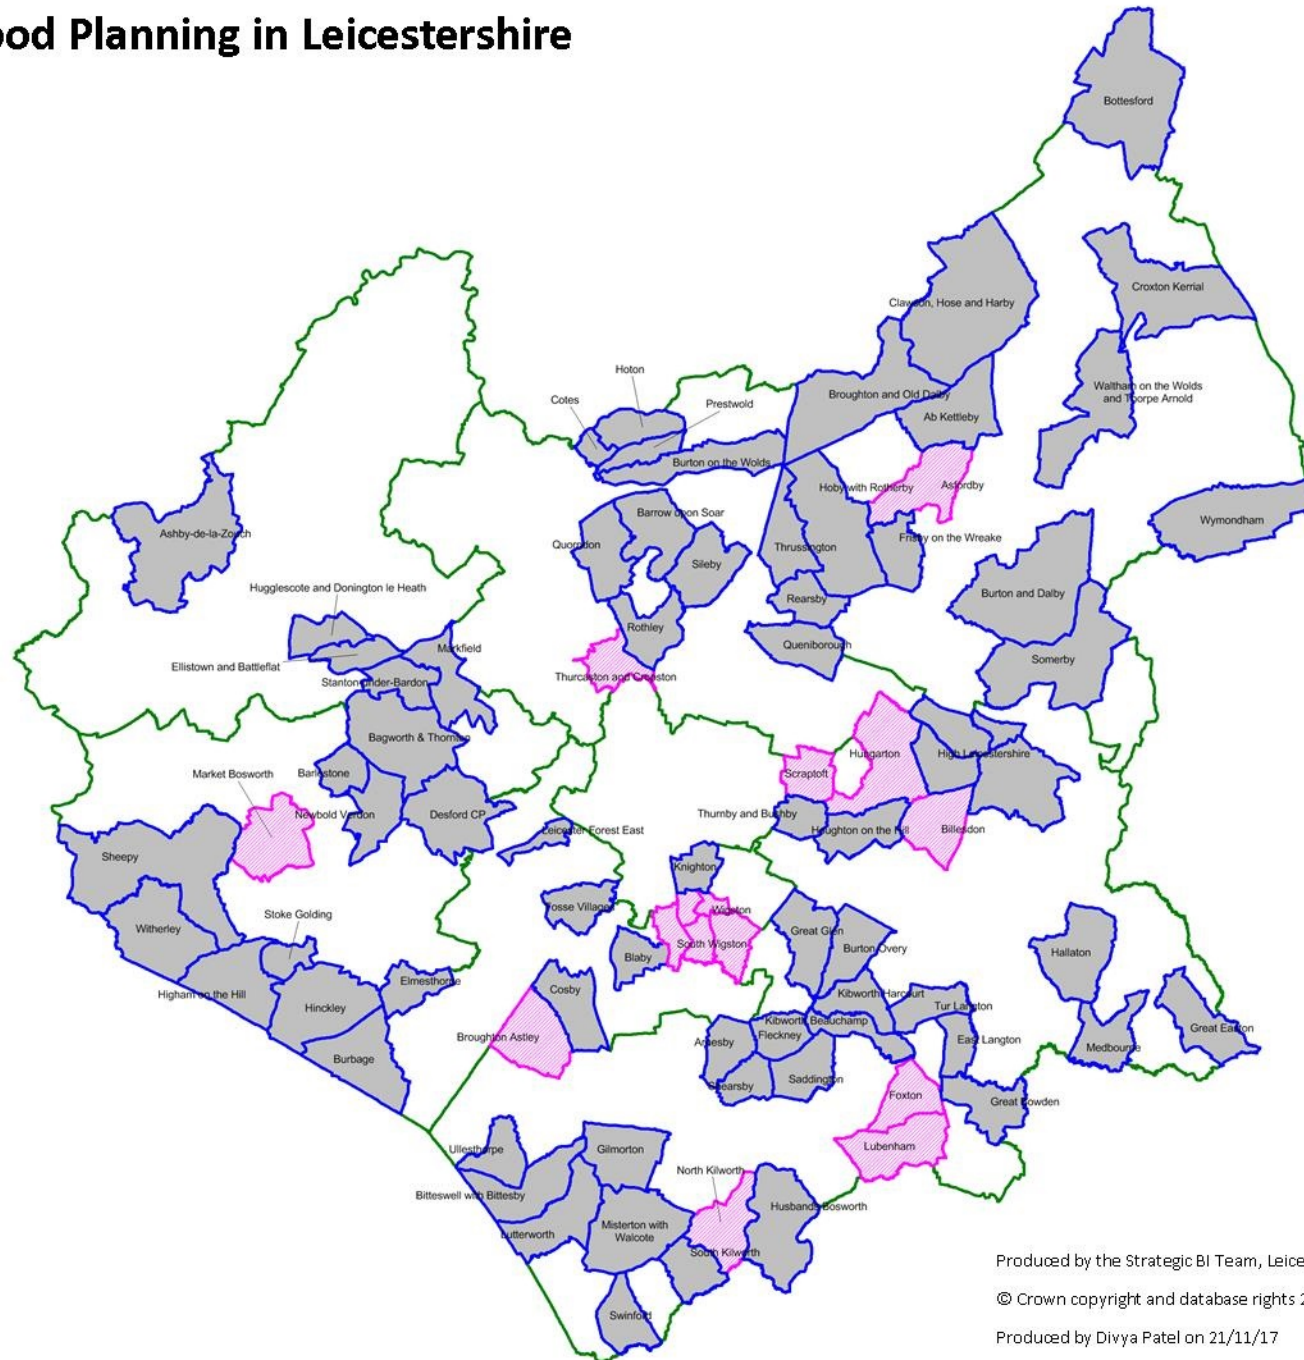

Neighbourhood Planning in Leicestershire

-  District Boundary
-  Designated
-  Adopted

Produced by the Strategic BI Team, Leicestershire County Council. Contains Ordnance Survey data

© Crown copyright and database rights 2017.

Produced by Divya Patel on 21/11/17